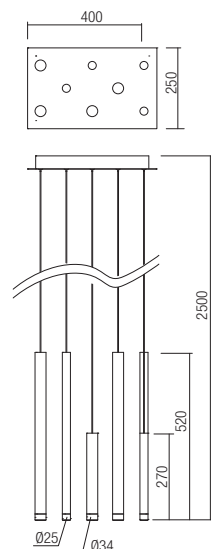

Beltéri lámpatestek, SMD LED-el szerelve, alumínium és fém szerkezet a következő színekben elérhető: matt arany, matt réz, fekete, króm alapú matt réz, barna vagy fekete csővekkal. Áttetsző akril disperzór.

Серия осветительных тел для интерьера, располагает с SMD светодиодами, структура от четен металл и алюминий, налична в следните варианты: анодизирован в матово золото, матово медь, черно или варианты с хромирана основа и тръби от четен алюминий, анодизирован в цвет матово медь, матово кафяво и черно. Дифузери от прозрачен акрилен.

Séria svietidiel do interiéru s LED SMD, kovová konštrukcia a brúsený hliník k dispozícii v niekoľkých variantoch: eloxovaná matná zlatá, eloxovaná matná med', eloxovaná matná čierna alebo s chrómovanou základňou a brúseným hliníkom, matné medené, matné hnedé a čierne eloxované trubice. Priehľadný akrylový difúzor.

art. **01-2043** Anodised gold
art. **01-2044** Anodised copper
art. **01-2045** Anodised Black

Led type	SMD LED 3030 1 pcs x 4W
Power	4W
Input	220-240V, 50/60Hz
Color temperature	3000K
Lumen source	450 lm
Lumen system	272 lm
CRI	80
Not dimmable	☒

CE IP20

art. **01-2046** Anodised gold
art. **01-2047** Anodised copper
art. **01-2048** Anodised Black
art. **01-2049** Silver/chrome/copper/brown/black

Led type	SMD LED 3030 8 pcs x 4W
Power	32W
Input	220-240V, 50/60Hz
Color temperature	3000K
Lumen source	3639 lm
Lumen system	2176 lm
CRI	80
Not dimmable	☒

CE IP20

art. **01-2039** Anodised gold
art. **01-2040** Anodised copper
art. **01-2041** Anodised Black
art. **01-2042** Silver/chrome/copper/brown/black