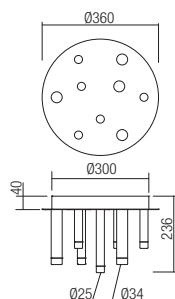

CE IP20

art. **01-2039** Anodised gold
art. **01-2040** Anodised copper
art. **01-2041** Anodised Black
art. **01-2042** Silver/chrome/copper/brown/black

Led type	SMD LED 3030 9 pcs x 4W
Power	35W
Input	220-240V, 50/60Hz
Color temperature	3000K
Lumen source	3886 lm
Lumen system	2448 lm
CRI	80
Not dimmable	<input checked="" type="checkbox"/>