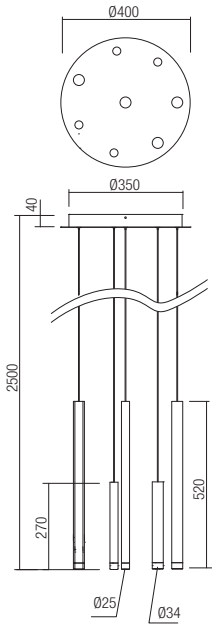

- art. **01-2050** Anodised gold
- art. **01-2051** Anodised copper
- art. **01-2052** Anodised Black
- art. **01-2053** Silver/chrome/copper/brown/black