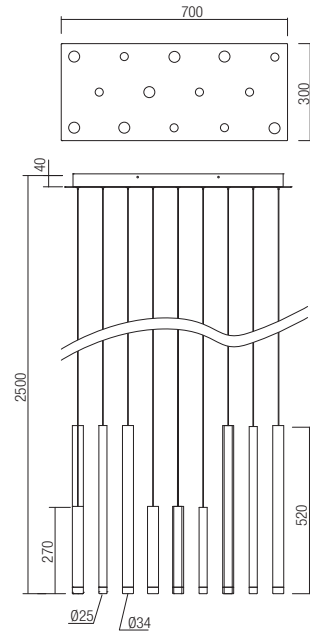

Led type	SMD LED 3030 8 pcs x 4W
Power	32W
Input	220-240V.50/60Hz
Color temperature	3000K
Lumen source	3639 lm
Lumen system	2176 lm
CRI	80
Not dimmable	

CE IP20

- art. **01-2054** Anodised gold
- art. **01-2055** Anodised copper
- art. **01-2056** Anodised Black
- art. **01-2057** Silver/chrome/copper/brown/black