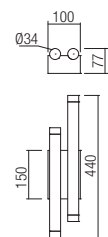

- art. **01-2050** Anodised gold
- art. **01-2051** Anodised copper
- art. **01-2052** Anodised Black
- art. **01-2053** Silver/chrome/copper/brown/black

Led type	SMD LED 3030 8 pcs x 4W
Power	32W
Input	220-240V.50/60Hz
Color temperature	3000K
Lumen source	3639 lm
Lumen system	2176 lm
CRI	80
Not dimmable	

CE IP20

- art. **01-2054** Anodised gold
- art. **01-2055** Anodised copper
- art. **01-2056** Anodised Black
- art. **01-2057** Silver/chrome/copper/brown/black

Led type	SMD LED 3030 14 pcs x 4W
Power	56W
Input	220-240V.50/60Hz
Color temperature	3000K
Lumen source	6858 lm
Lumen system	3808 lm
CRI	80
Not dimmable	

CE IP20

- art. **01-2058** Anodised gold
- art. **01-2059** Anodised copper
- art. **01-2060** Anodised Black
- art. **01-2061** Silver/chrome/copper/brown/black

Led type	SMD LED 3030 16 pcs x 4W
Power	64W
Input	220-240V.50/60Hz
Color temperature	3000K
Lumen source	7718 lm
Lumen system	4352 lm
CRI	80
Not dimmable	

CE IP20

- art. **01-2033** Anodised gold
- art. **01-2034** Anodised copper
- art. **01-2035** Anodised Black

Led type	SMD LED 3030 4 pcs x 4W
Power	16W
Input	220-240V.50/60Hz
Color temperature	3000K
Lumen source	1862 lm
Lumen system	1088 lm
CRI	80
Not dimmable	

CE IP20

- art. **01-2036** Anodised gold
- art. **01-2037** Anodised copper
- art. **01-2038** Anodised Black

Led type	SMD LED 3030 6 pcs x 4W
Power	24W
Input	220-240V.50/60Hz
Color temperature	3000K
Lumen source	2960 lm
Lumen system	1632 lm
CRI	80
Not dimmable	

CE IP20