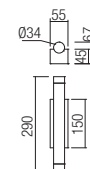

Led type	SMD LED 3030 2 pcs x 4W
Power	8W
Input	220-240V, 50/60Hz
Color temperature	3000K
Lumen source	906 lm
Lumen system	544 lm
CRI	80
Not dimmable	☒

CE IP20