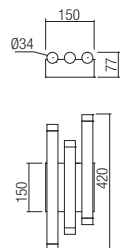

Led type	SMD LED 3030 4 pcs x 4W
Power	16W
Input	220-240V.50/60Hz
Color temperature	3000K
Lumen source	1862 lm
Lumen system	1088 lm
CRI	80
Not dimmable	

CE IP20

- art. **01-2036** Anodised gold
- art. **01-2037** Anodised copper
- art. **01-2038** Anodised Black

Led type	SMD LED 3030 6 pcs x 4W
Power	24W
Input	220-240V.50/60Hz
Color temperature	3000K
Lumen source	2960 lm
Lumen system	1632 lm
CRI	80
Not dimmable	

CE IP20