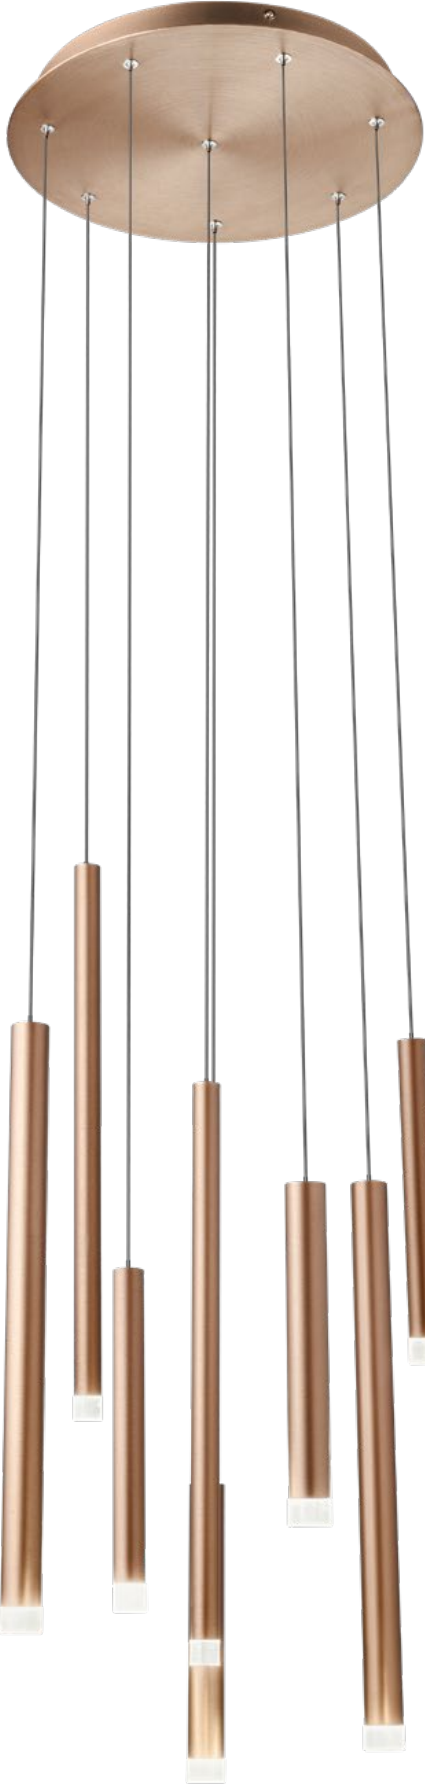

Madison

01-2061

Madison

01-2050

01-2053

01-2052

01-2051

01-2060

Madison
35

01-2058

01-2059

01-2061

Madison

01-2047

01-2049

01-2048

01-2046

01-2057

01-2054

01-2055

01-2056

Madison

01-2043

01-2044

01-2040

01-2041

Madison

Series of light fixtures for interior equipped with SMD LED, structure of metal and brushed aluminum available in several finishing options: anodised matt gold, anodised matt copper, anodised matt black or versions with chromed base and brushed aluminum, matt copper, matt brown and black anodised tubes. Clear acrylic diffuser.