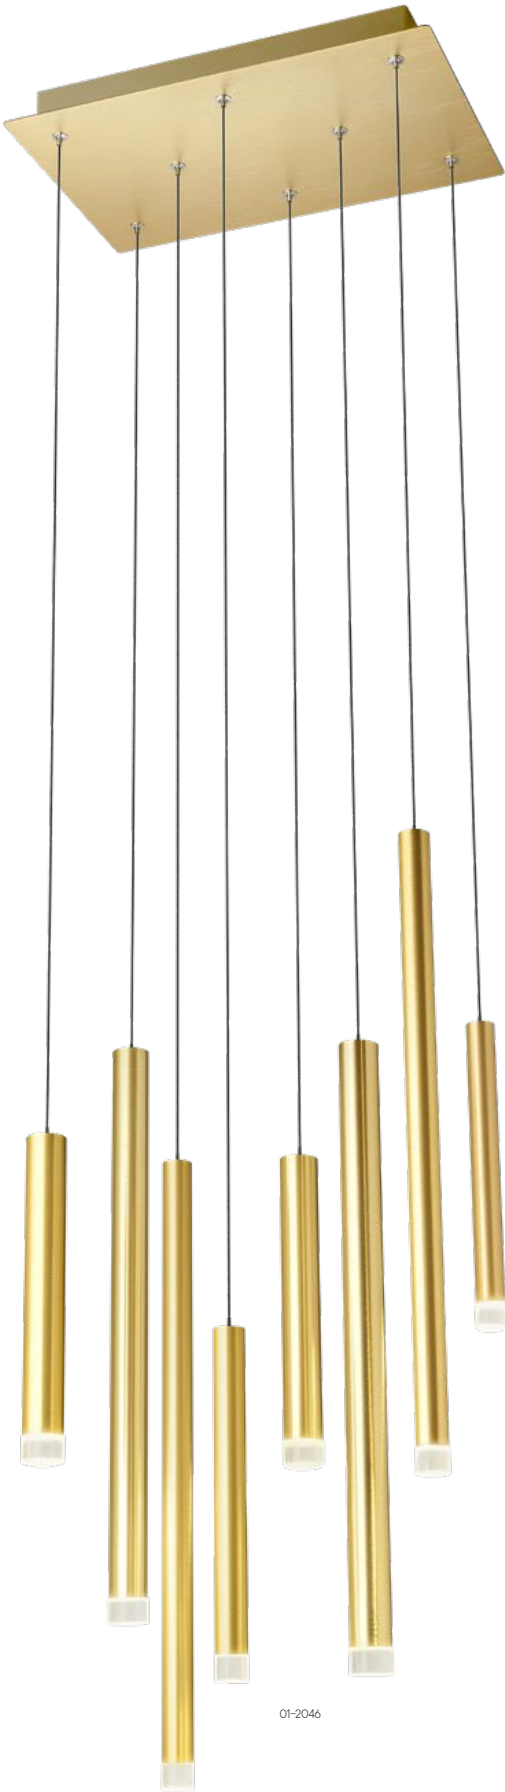

Madison

01-2061

Madison

01-2050

01-2053

01-2052

01-2051

01-2060

Madison
35

01-2058

01-2059

01-2061

Madison

01-2047

01-2049

01-2048

01-2046

01-2057

01-2054

01-2055

01-2056

Madison

01-2043

01-2044

01-2040

01-2041

Madison

Series of light fixtures for interior equipped with SMD LED, structure of metal and brushed aluminum available in several finishing options: anodised matt gold, anodised matt copper, anodised matt black or versions with chromed base and brushed aluminum, matt copper, matt brown and black anodised tubes. Clear acrylic diffuser.