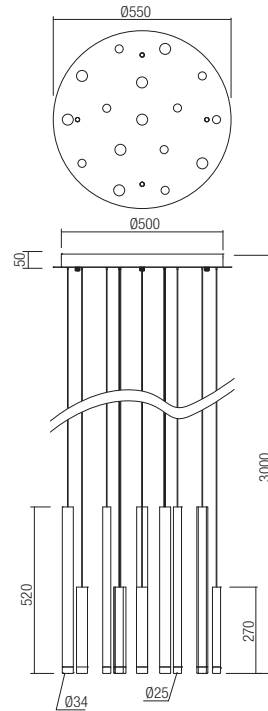

Led type	SMD LED 3030 14 pcs x 4W
Power	56W
Input	220-240V.50/60Hz
Color temperature	3000K
Lumen source	6858 lm
Lumen system	3808 lm
CRI	80
Not dimmable	

CE IP20

- art. **01-2058** Anodised gold
- art. **01-2059** Anodised copper
- art. **01-2060** Anodised Black
- art. **01-2061** Silver/chrome/copper/brown/black

Led type	SMD LED 3030 16 pcs x 4W
Power	64W
Input	220-240V.50/60Hz
Color temperature	3000K
Lumen source	7718 lm
Lumen system	4352 lm
CRI	80
Not dimmable	

CE IP20

- art. **01-2033** Anodised gold
- art. **01-2034** Anodised copper
- art. **01-2035** Anodised Black

Led type	SMD LED 3030 4 pcs x 4W
Power	16W
Input	220-240V.50/60Hz
Color temperature	3000K
Lumen source	1862 lm
Lumen system	1088 lm
CRI	80
Not dimmable	

CE IP20

- art. **01-2036** Anodised gold
- art. **01-2037** Anodised copper
- art. **01-2038** Anodised Black

Led type	SMD LED 3030 6 pcs x 4W
Power	24W
Input	220-240V.50/60Hz
Color temperature	3000K
Lumen source	2960 lm
Lumen system	1632 lm
CRI	80
Not dimmable	

CE IP20